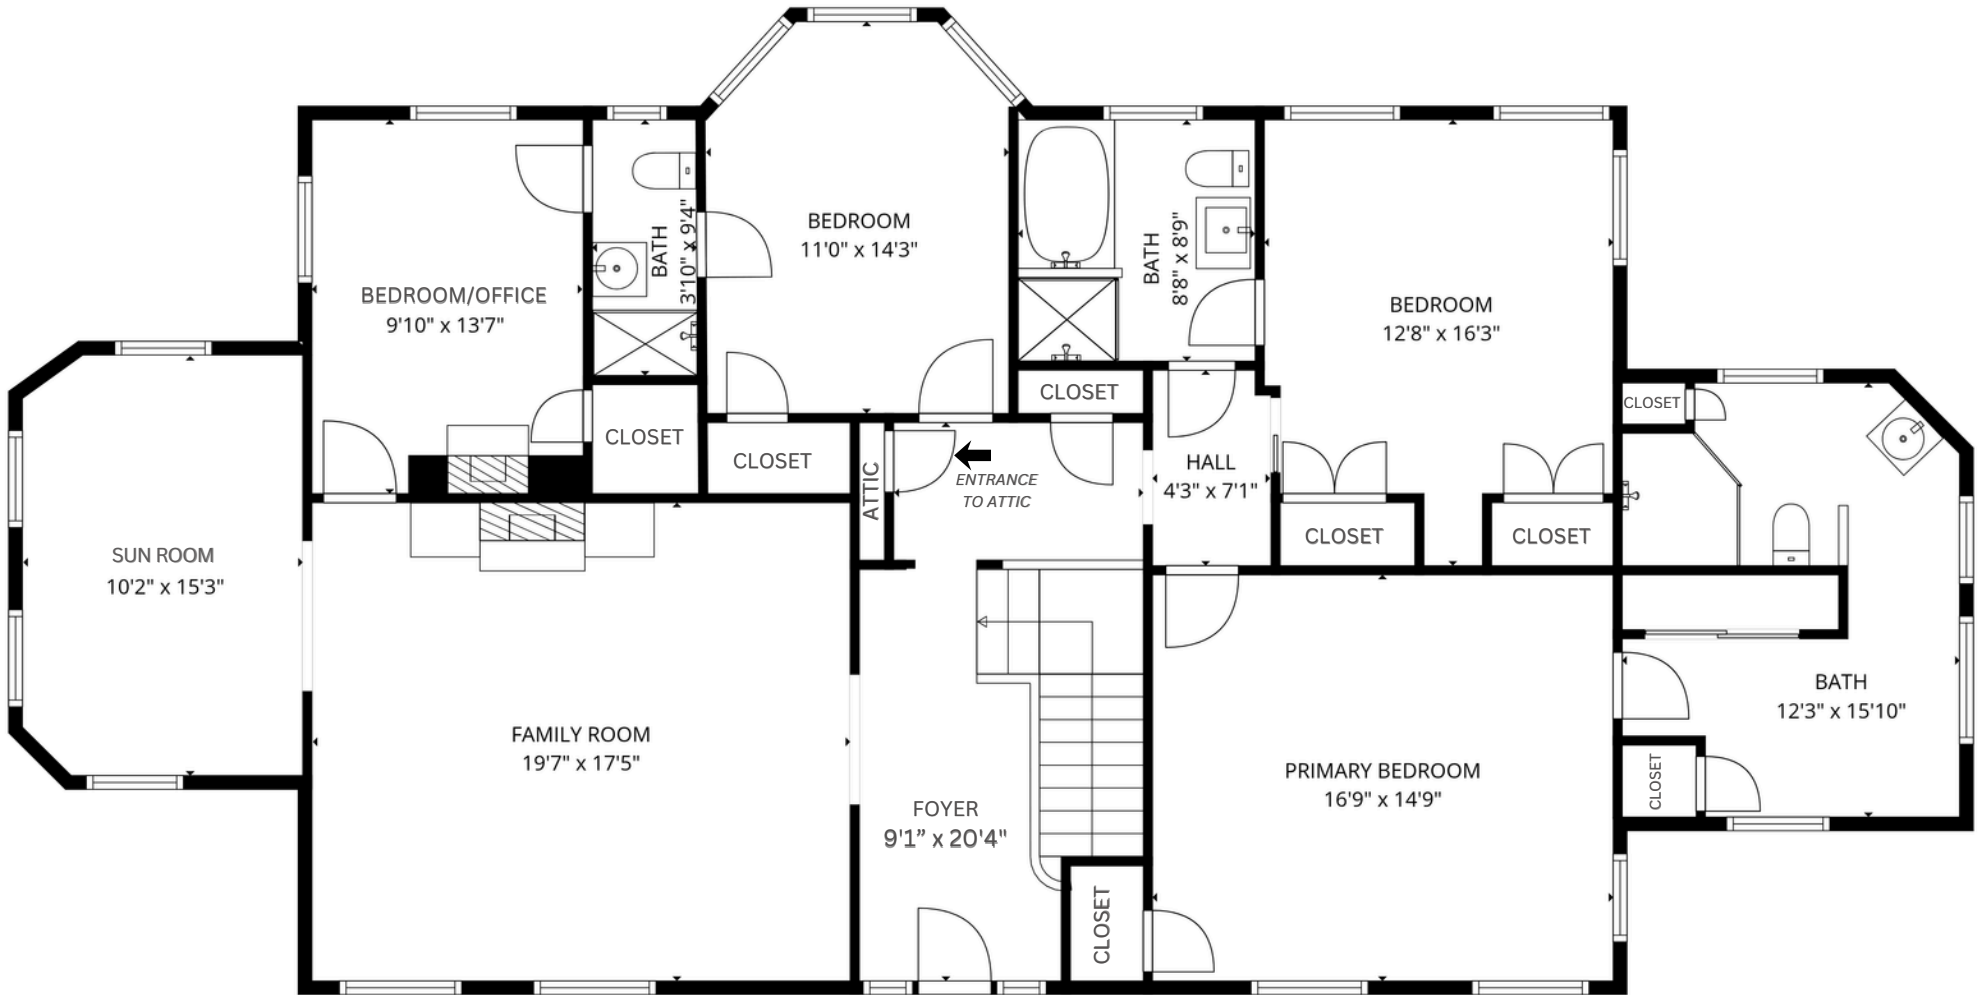

# 1st Floor

SIZES AND DIMENSIONS ARE APPROXIMATE. ACTUAL MAY VARY.

34 E 50<sup>th</sup> Street  
 Savannah, GA 31405

# 2nd Floor

SIZES AND DIMENSIONS ARE APPROXIMATE. ACTUAL MAY VARY.

34 E 50<sup>th</sup> Street  
Savannah, GA 31405

## Oversized 2 Car Garage/Storage

SIZES AND DIMENSIONS ARE APPROXIMATE. ACTUAL MAY VARY.