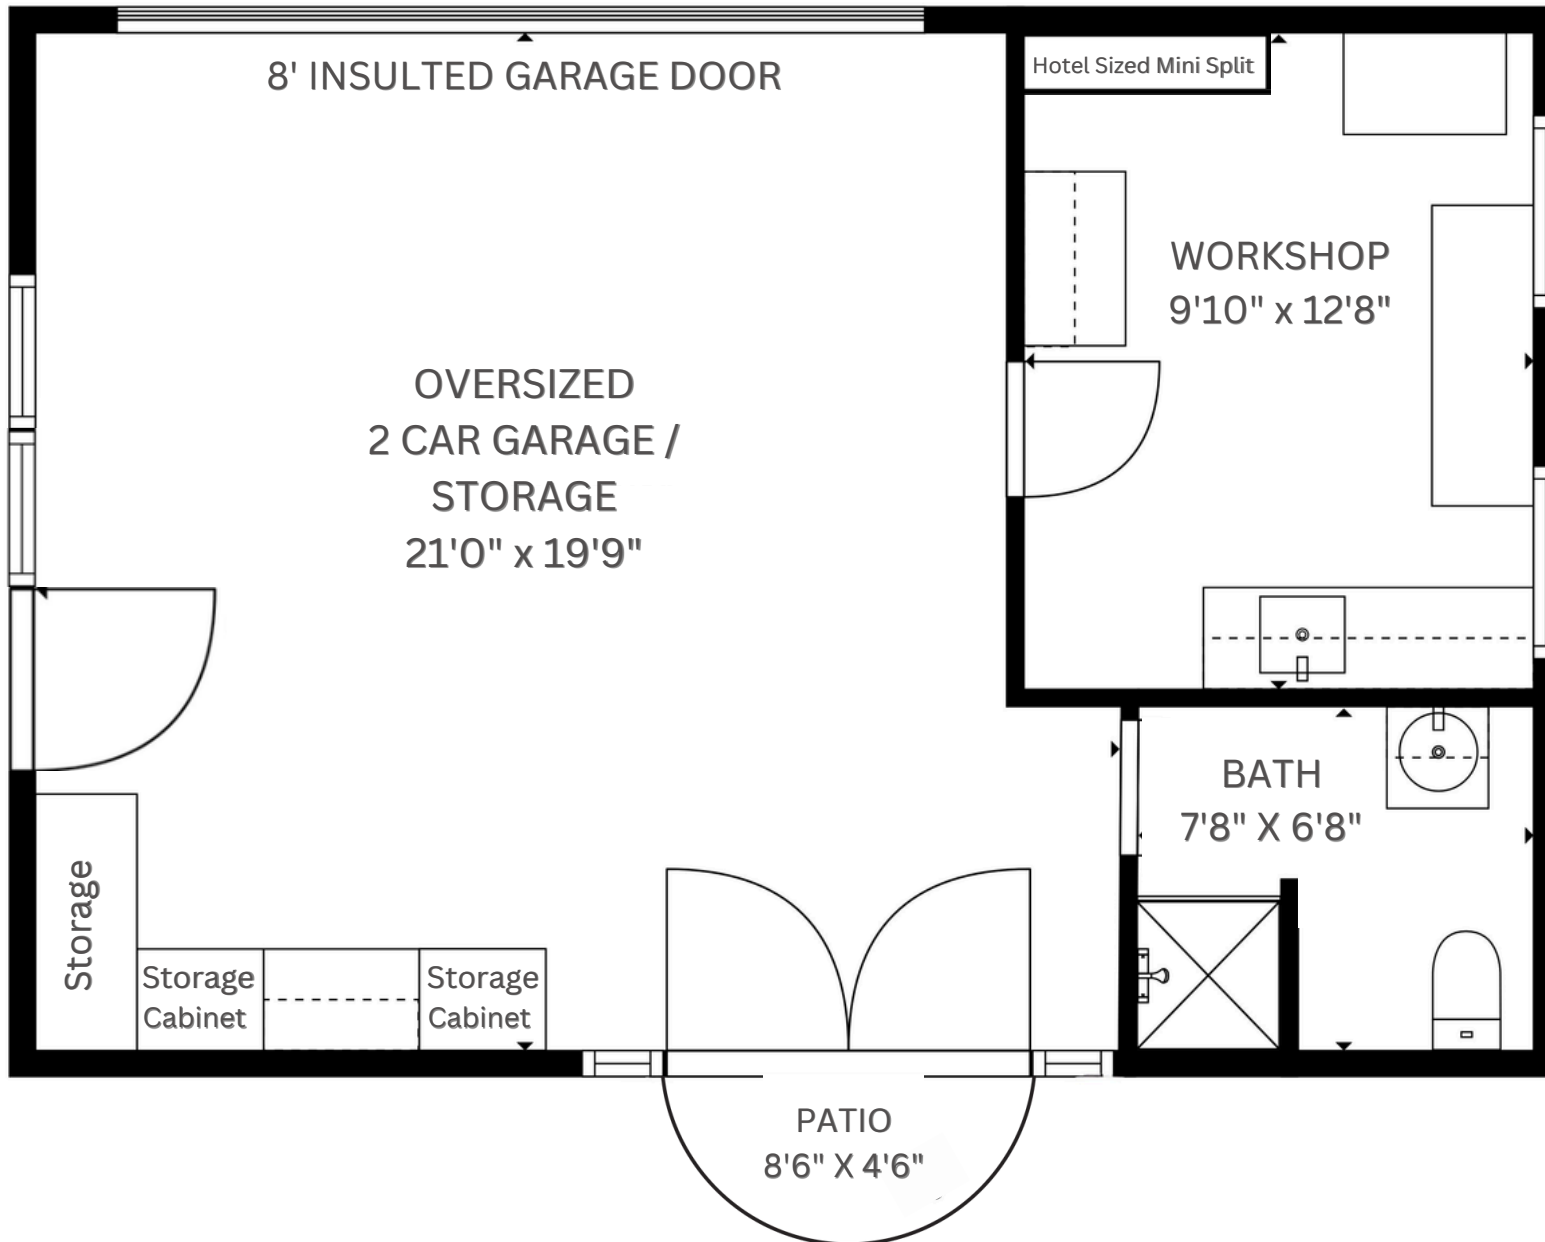

# 1st Floor

SIZES AND DIMENSIONS ARE APPROXIMATE. ACTUAL MAY VARY.

34 E 50<sup>th</sup> Street  
 Savannah, GA 31405

# 2nd Floor

SIZES AND DIMENSIONS ARE APPROXIMATE. ACTUAL MAY VARY.

34 E 50<sup>th</sup> Street  
Savannah, GA 31405

## Oversized 2 Car Garage/Storage

SIZES AND DIMENSIONS ARE APPROXIMATE. ACTUAL MAY VARY.