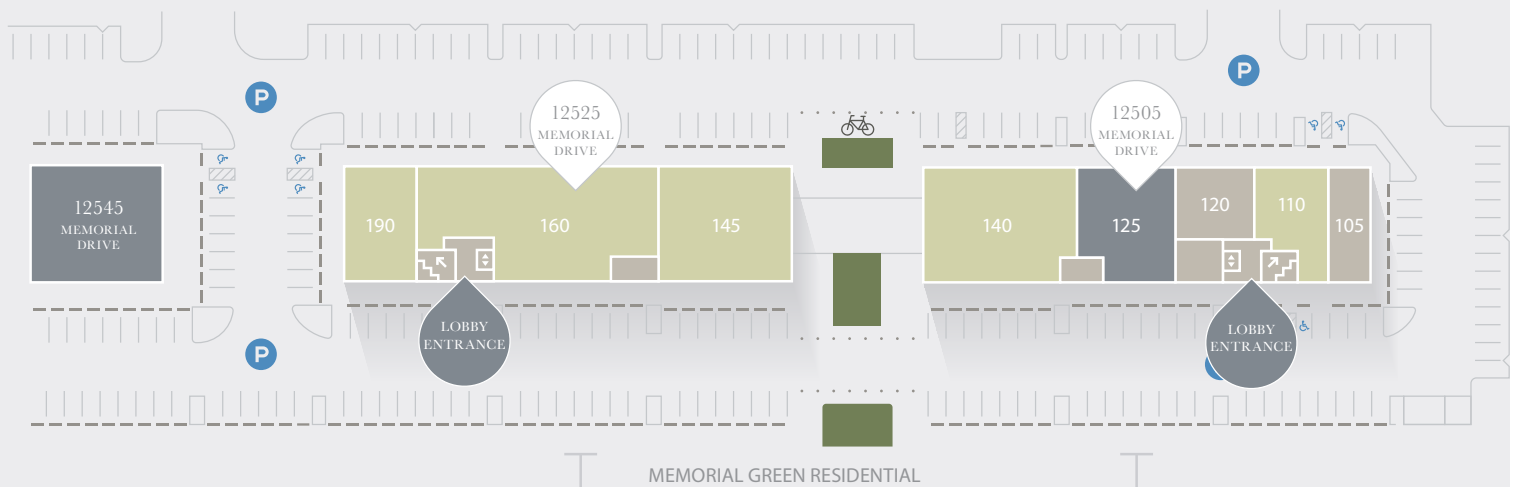

## LIFESTYLE

BBVA Compass	12545 Memorial Drive
Ceron Hair Studio	125
DaVinci Body Sculpting	375

### GROUND LEVEL

MEMORIAL DRIVE

MEMORIAL GREEN RESIDENTIAL

### LEVEL 3