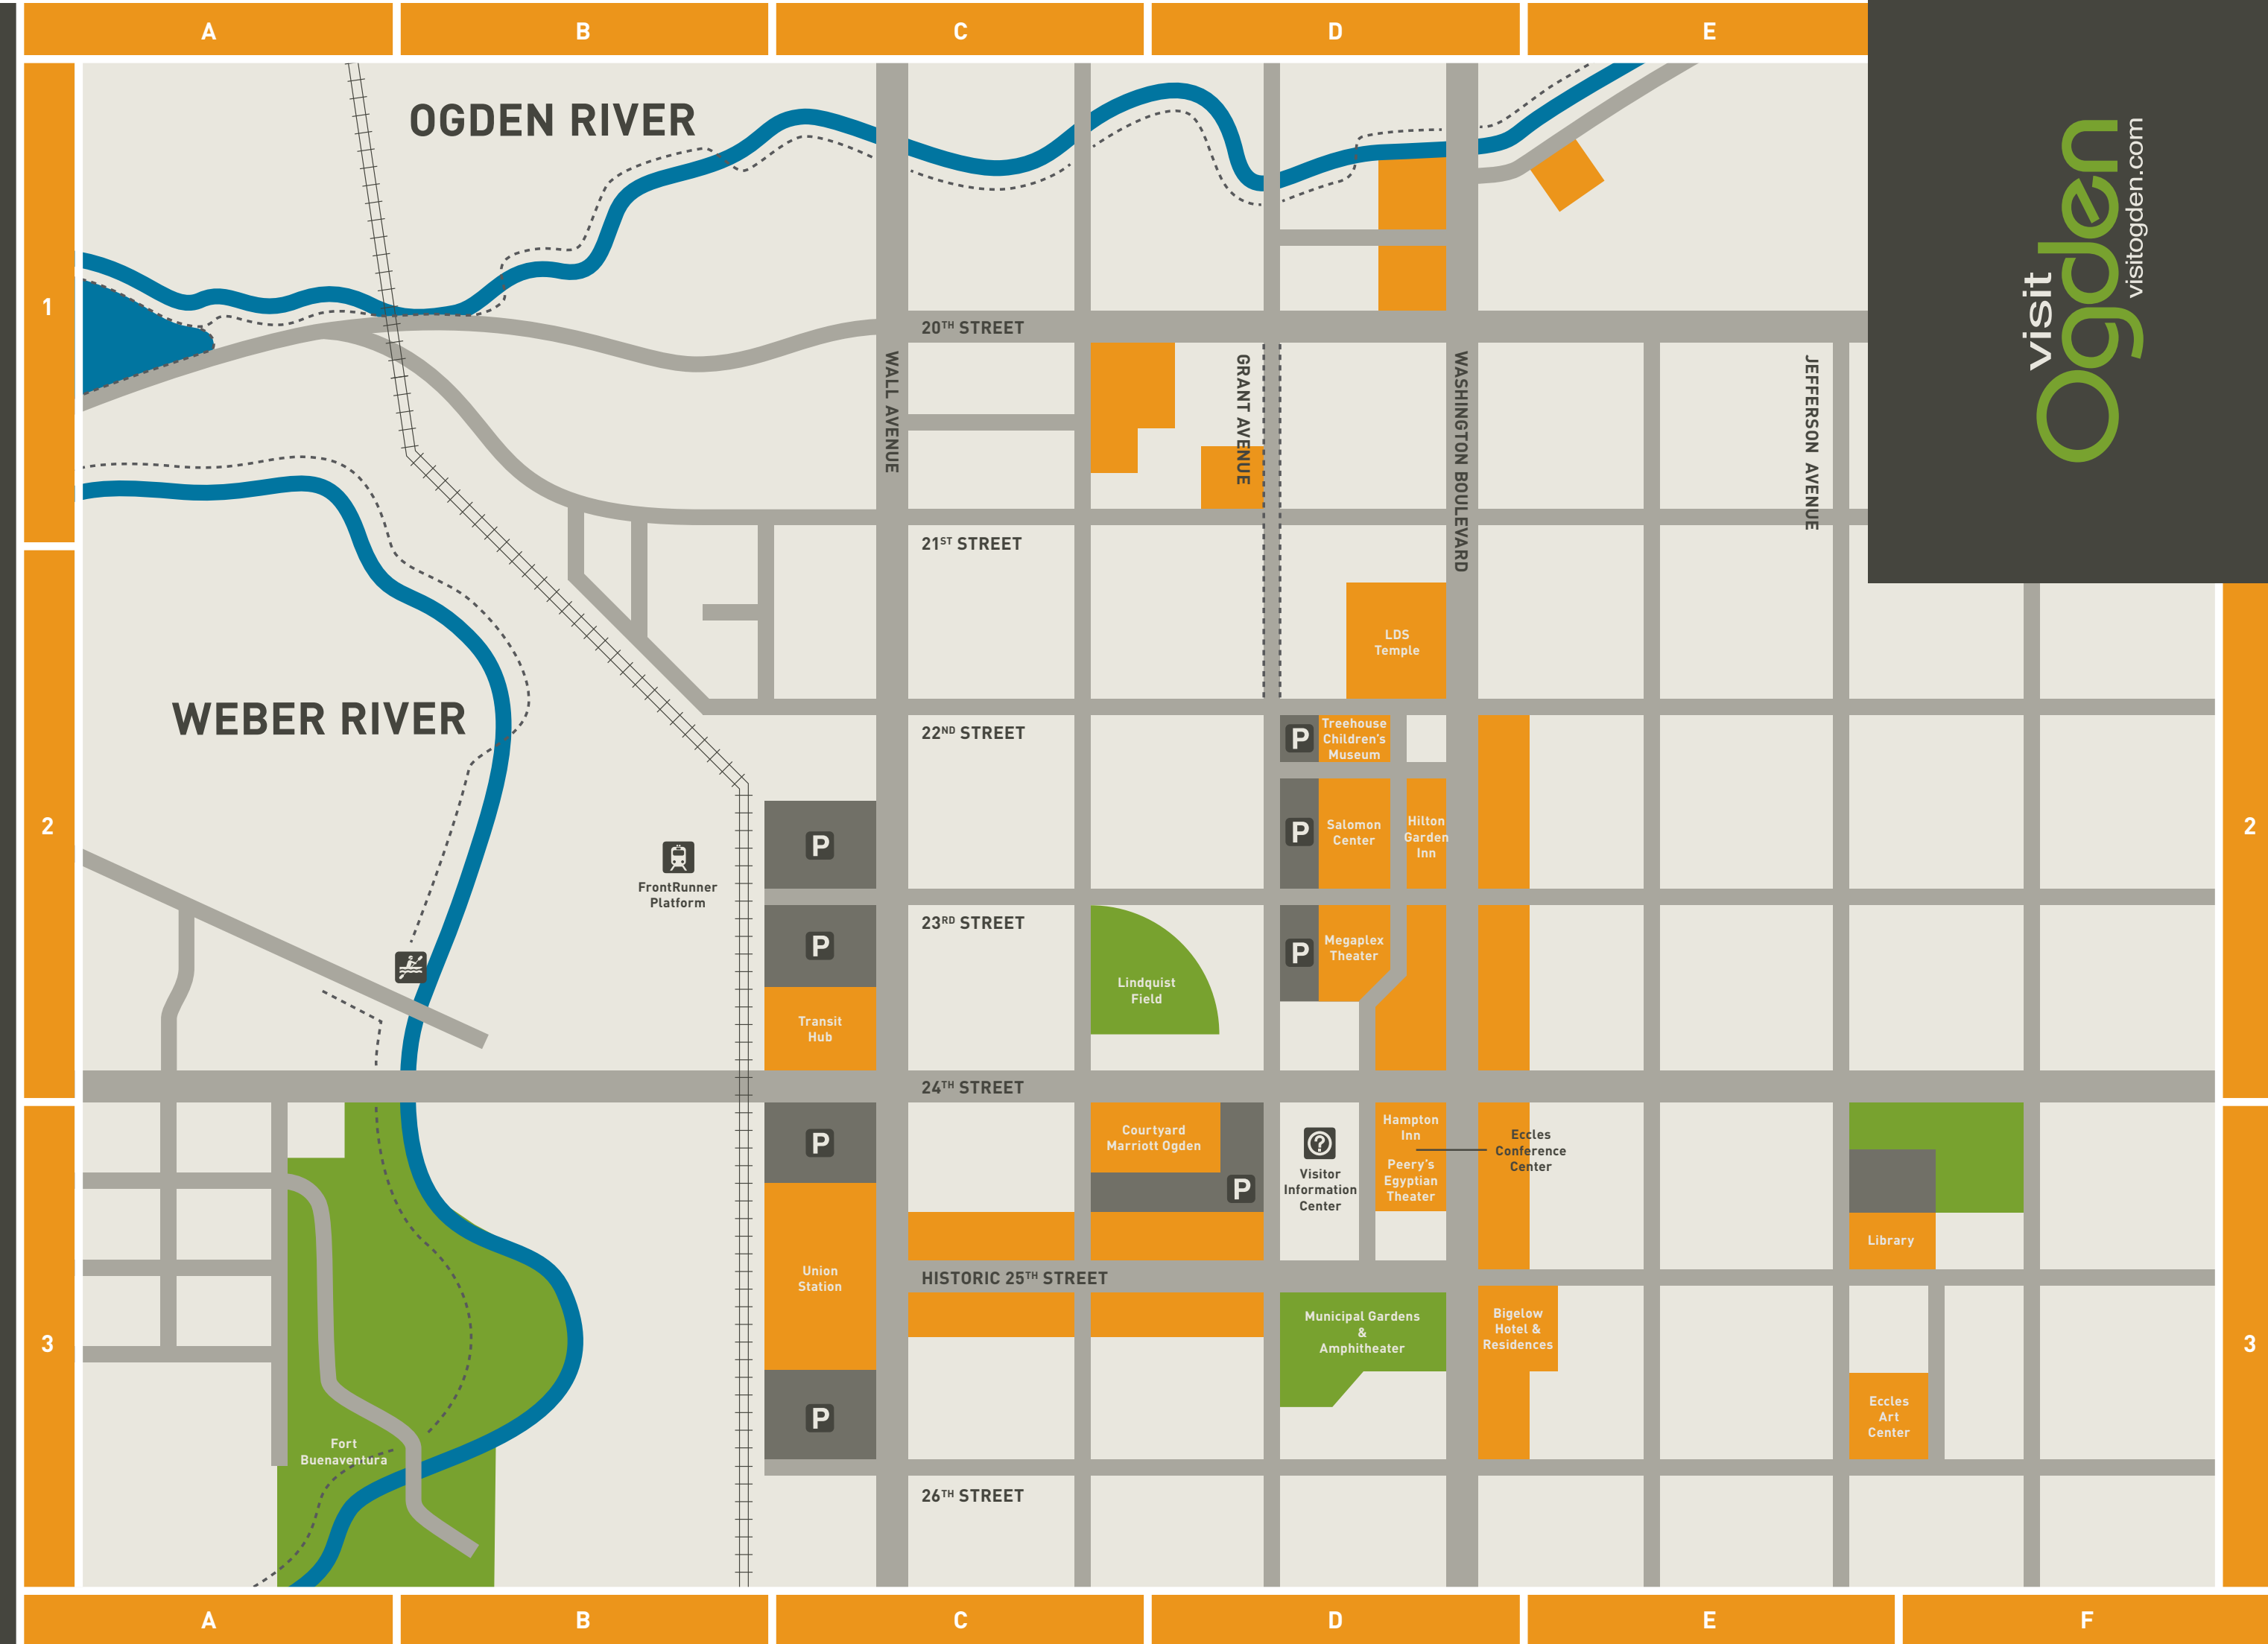

visit
Ogden
visitogden.com