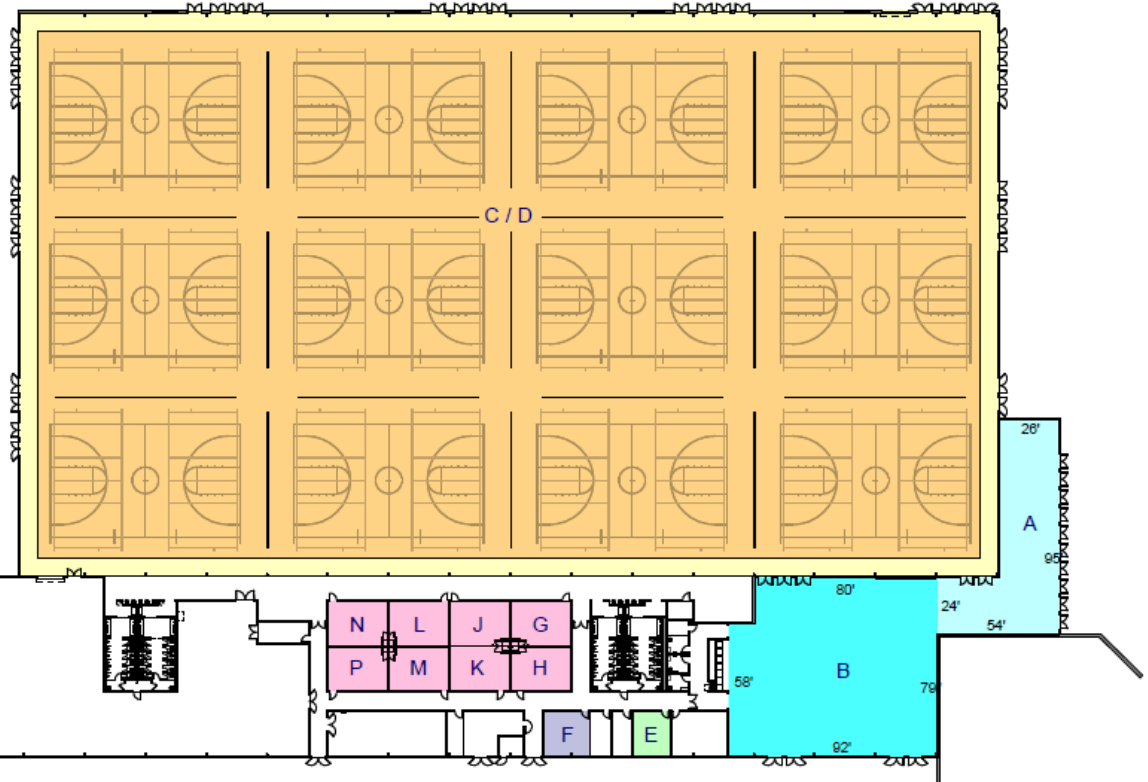

Roebbelen Center Reserve Dates Now!

SPORTING EVENTS - CONFERENCES - TRADESHOWS - MEETINGS - AND MORE!

The Basics (non-union):

- 160,000 sqft total
- 108,250 sqft (250'x433') unobstructed hardwood floor space divisible with mesh curtains
- 12 basketball or 24 volleyball courts
- 35 foot clear height floor to ceiling
- Lobby - 10,295 sqft featuring 13 TV monitors
- Flexible meeting space: 8 rooms at 514 sqft ea or 4 rooms at 1,028 sqft ea

Rocklin, CA 95765

**Event Center Floor Plan Options:
Unobstructed Open Floor Space or 12 Basketball or 24 Volleyball Courts**

Space between Courts:
Endlines- 24'
Sidelines - 20'

- A - LOBBY 'A': 3,220 S.F.
- B - LOBBY 'B': 7,075 S.F.
- C - EVENT SPACE: 433' X 250'
- D - WOOD FLOOR: 417' X 234'
- E - FACILITATOR OFFICE: 16' X 20'
- F - ADDITIONAL OFFICE: 20' X 19'
- G - MEETING RM 1: 26' X 19'*
- H - MEETING RM 2: 26' X 19'*
- BASKETBALL COURT: 84 x 50

Storage:

Dimensions of highlighted storage area: 90'-7" x 79'-2" or about 7,150 SF

Drive-in roll-up door: 12' w x 16' high

2 back-up dock doors: 8' w x 10' high

The ramp is able to hold 75,000lbs+

Internet: