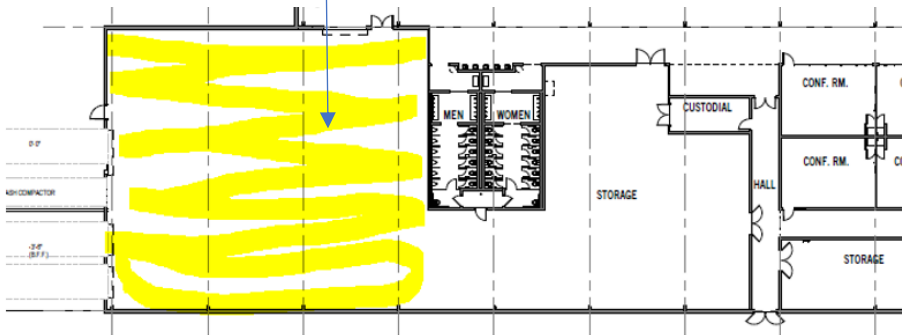

Rocklin, CA 95765

**Event Center Floor Plan Options:
Unobstructed Open Floor Space or 12 Basketball or 24 Volleyball Courts**

Space between Courts:
Endlines- 24'
Sidelines - 20'

- A - LOBBY 'A': 3,220 S.F.
- B - LOBBY 'B': 7,075 S.F.
- C - EVENT SPACE: 433' X 250'
- D - WOOD FLOOR: 417' X 234'
- E - FACILITATOR OFFICE: 16' X 20'
- F - ADDITIONAL OFFICE: 20' X 19'
- G - MEETING RM 1: 26' X 19'*
- H - MEETING RM 2: 26' X 19'*
- BASKETBALL COURT: 84 x 50

Storage:

Dimensions of highlighted storage area: 90'-7" x 79'-2" or about 7,150 SF

Drive-in roll-up door: 12' w x 16' high

2 back-up dock doors: 8' w x 10' high

The ramp is able to hold 75,000lbs+

Internet: