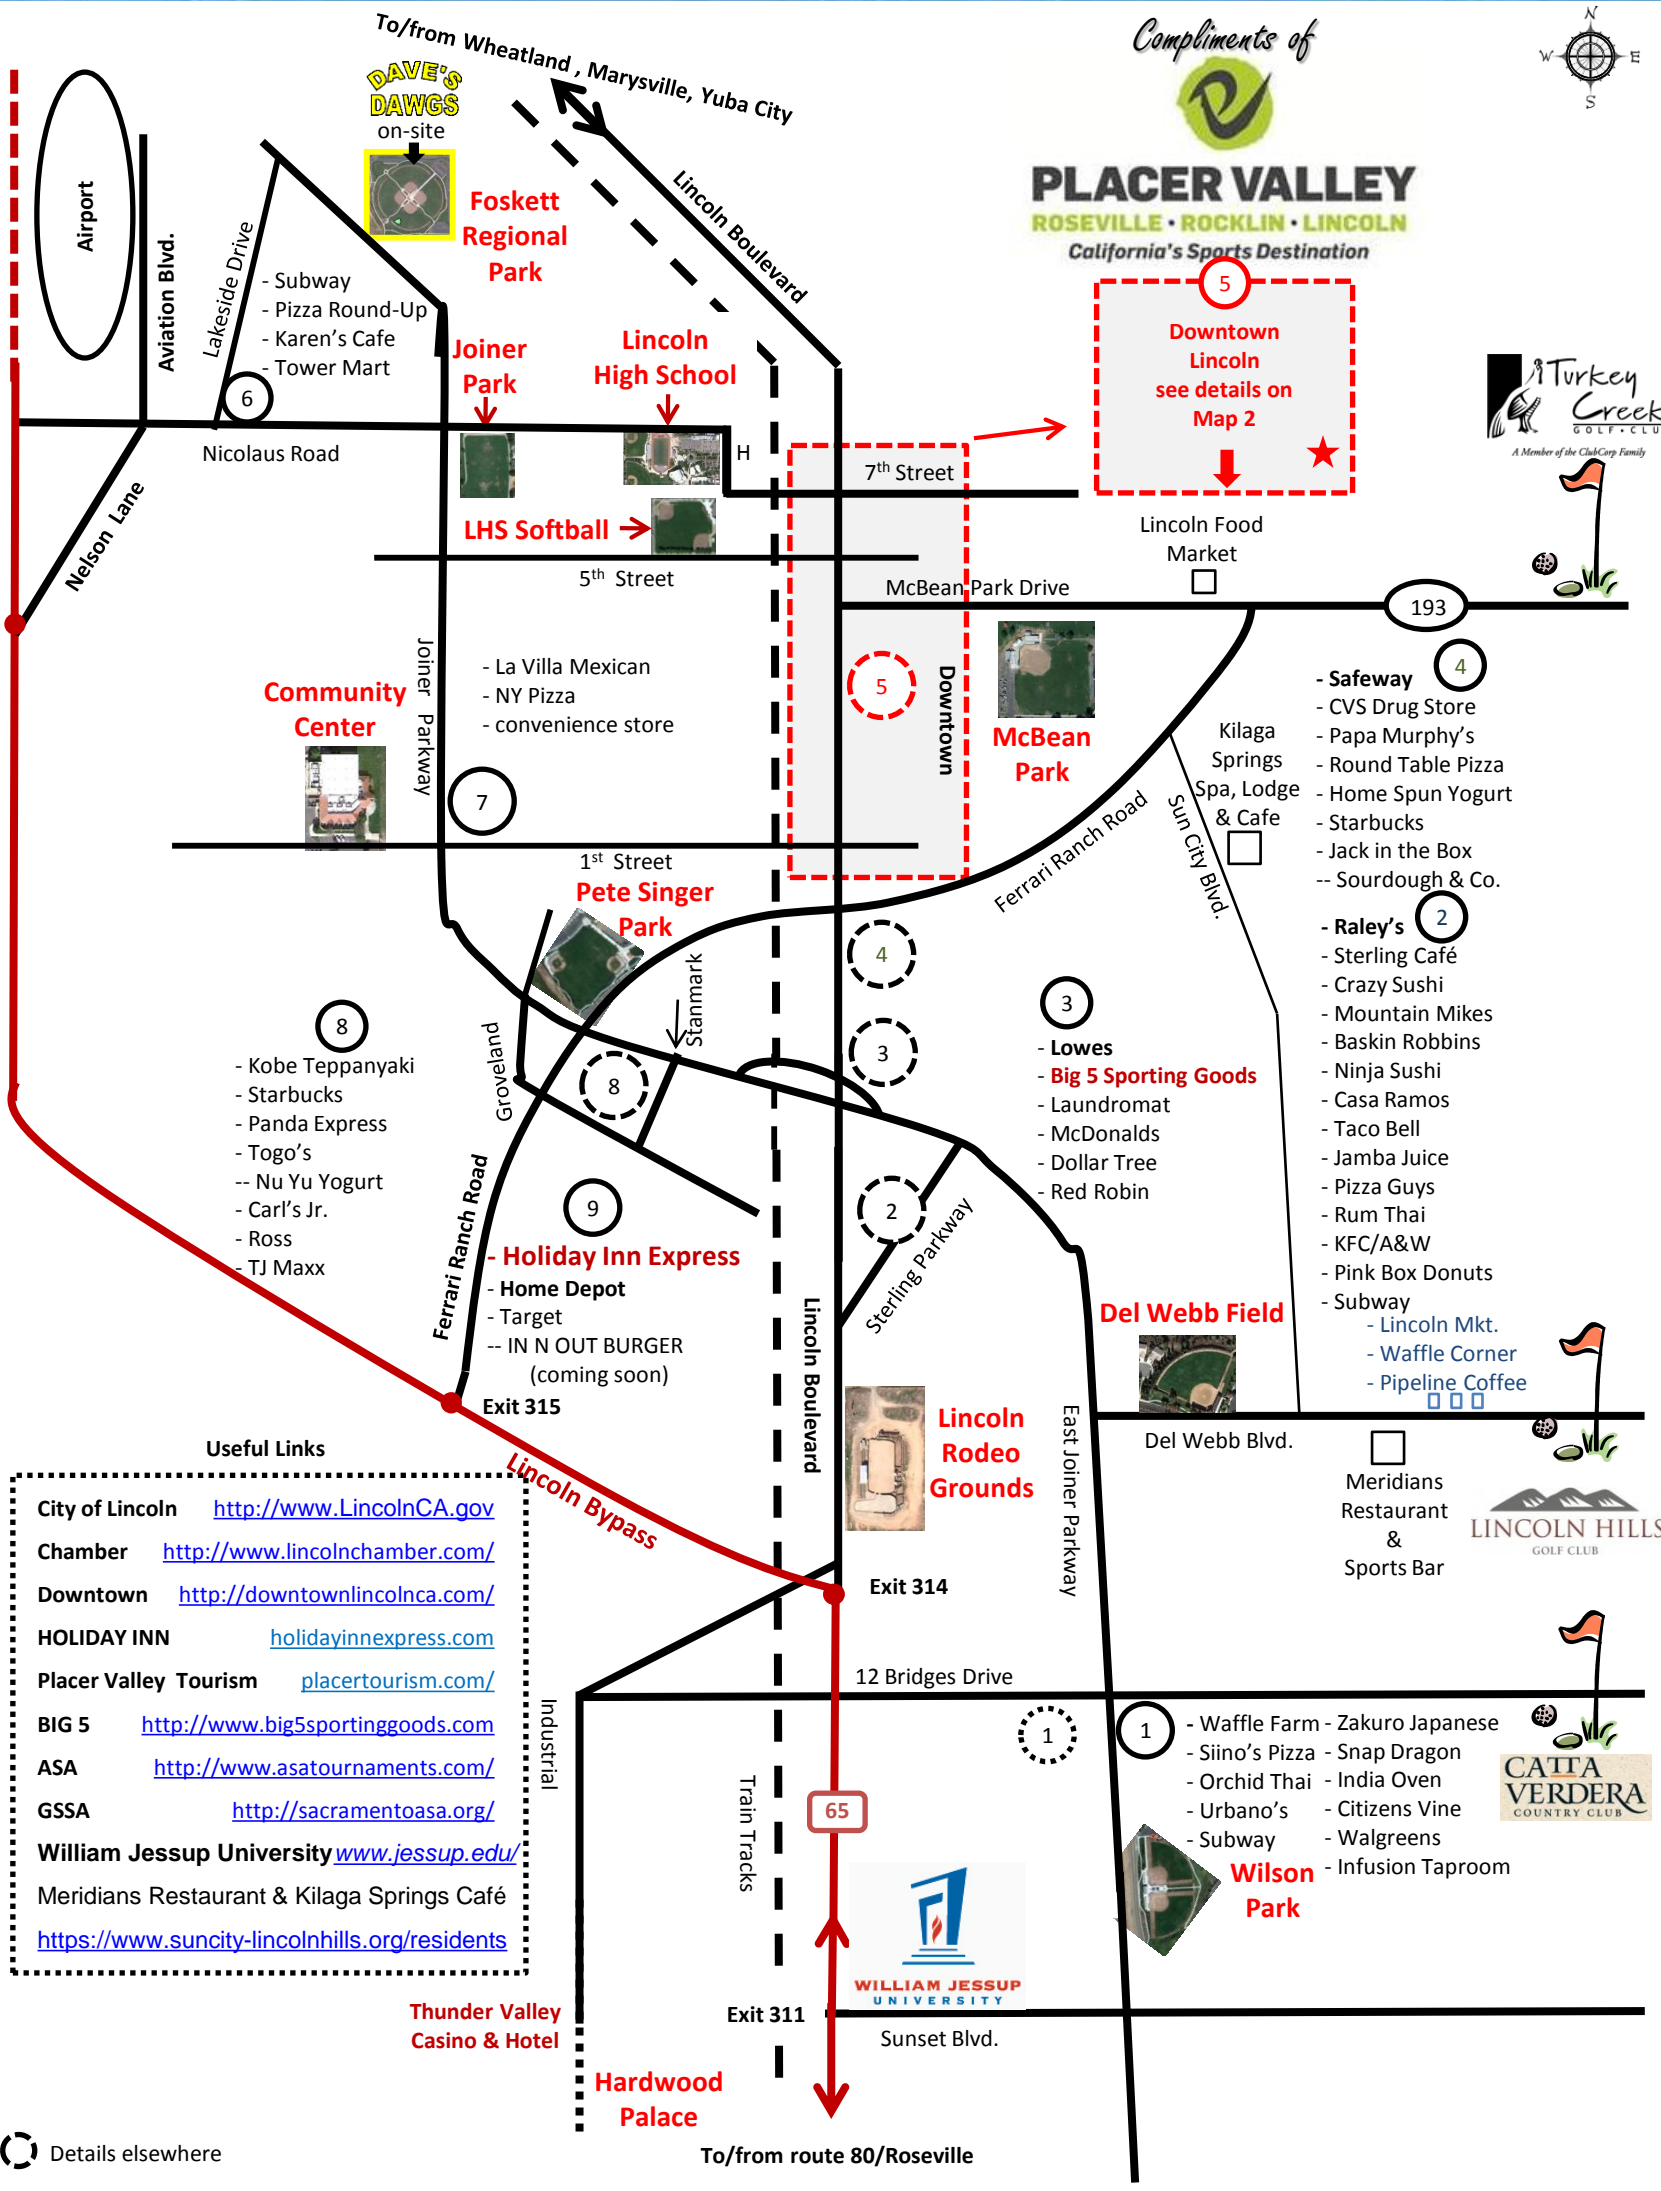

City of Lincoln Dining Map

Compliments of

Foskett Regional Park

Joiner Park

Lincoln High School

LHS Softball

Community Center

Pete Singer Park

McBean Park

Del Webb Field

Lincoln Rodeo Grounds

Wilson Park

- Subway
- Pizza Round-Up
- Karen's Cafe
- Tower Mart

- La Villa Mexican
- NY Pizza
- convenience store

- Kobe Teppanyaki
- Starbucks
- Panda Express
- Togo's
- Nu Yu Yogurt
- Carl's Jr.
- Ross
- TJ Maxx

- Holiday Inn Express
- Home Depot
- Target
- IN N OUT BURGER (coming soon)

- Lowes
- Big 5 Sporting Goods
- Laundromat
- McDonalds
- Dollar Tree
- Red Robin

- Safeway
- CVS Drug Store
- Papa Murphy's
- Round Table Pizza
- Home Spun Yogurt
- Starbucks
- Jack in the Box
- Sourdough & Co.

Thunder Valley Casino & Hotel

Hardwood Palace

Details elsewhere

To/from route 80/Roseville

Downtown Lincoln 2017 Dining Map

Lincoln Baseball

- A. Kwik Stop
- B. Dillian's Bar & Grill
- C. Kim's Country Kitchen
- D. Whistle Stop Coffee
- E. Simple Pleasures
- F. Mexican Grocery
- G. Los Gallos Taqueria
- H. Mexican Deli
- I. Awful Annie's
- J. Beermann's Restaurant
- K. Lincoln Chinese
- L. Taqueria
- M. Buonarroti Ristorante
- N. Old Town Pizza
- O. Mi Pueblito Taqueria
- P. Subway
- Q. 7-11
- R. Mr. Pickles
- S. Walmart Grocery
- T. McDonalds
- U. Happy Garden Chinese
- V. Tugboat Fish & Chips
- W. El Portal Taqueria
- X. Burger King
- Y. Zebra Deli
- Z. Little Caesars Pizza
- AA. Double Barrel BBQ
- BB. Fotos Market
- CC. Beach Hut Deli
- DD. Country Harvest Bakery
- ★ Lincoln Area Museum