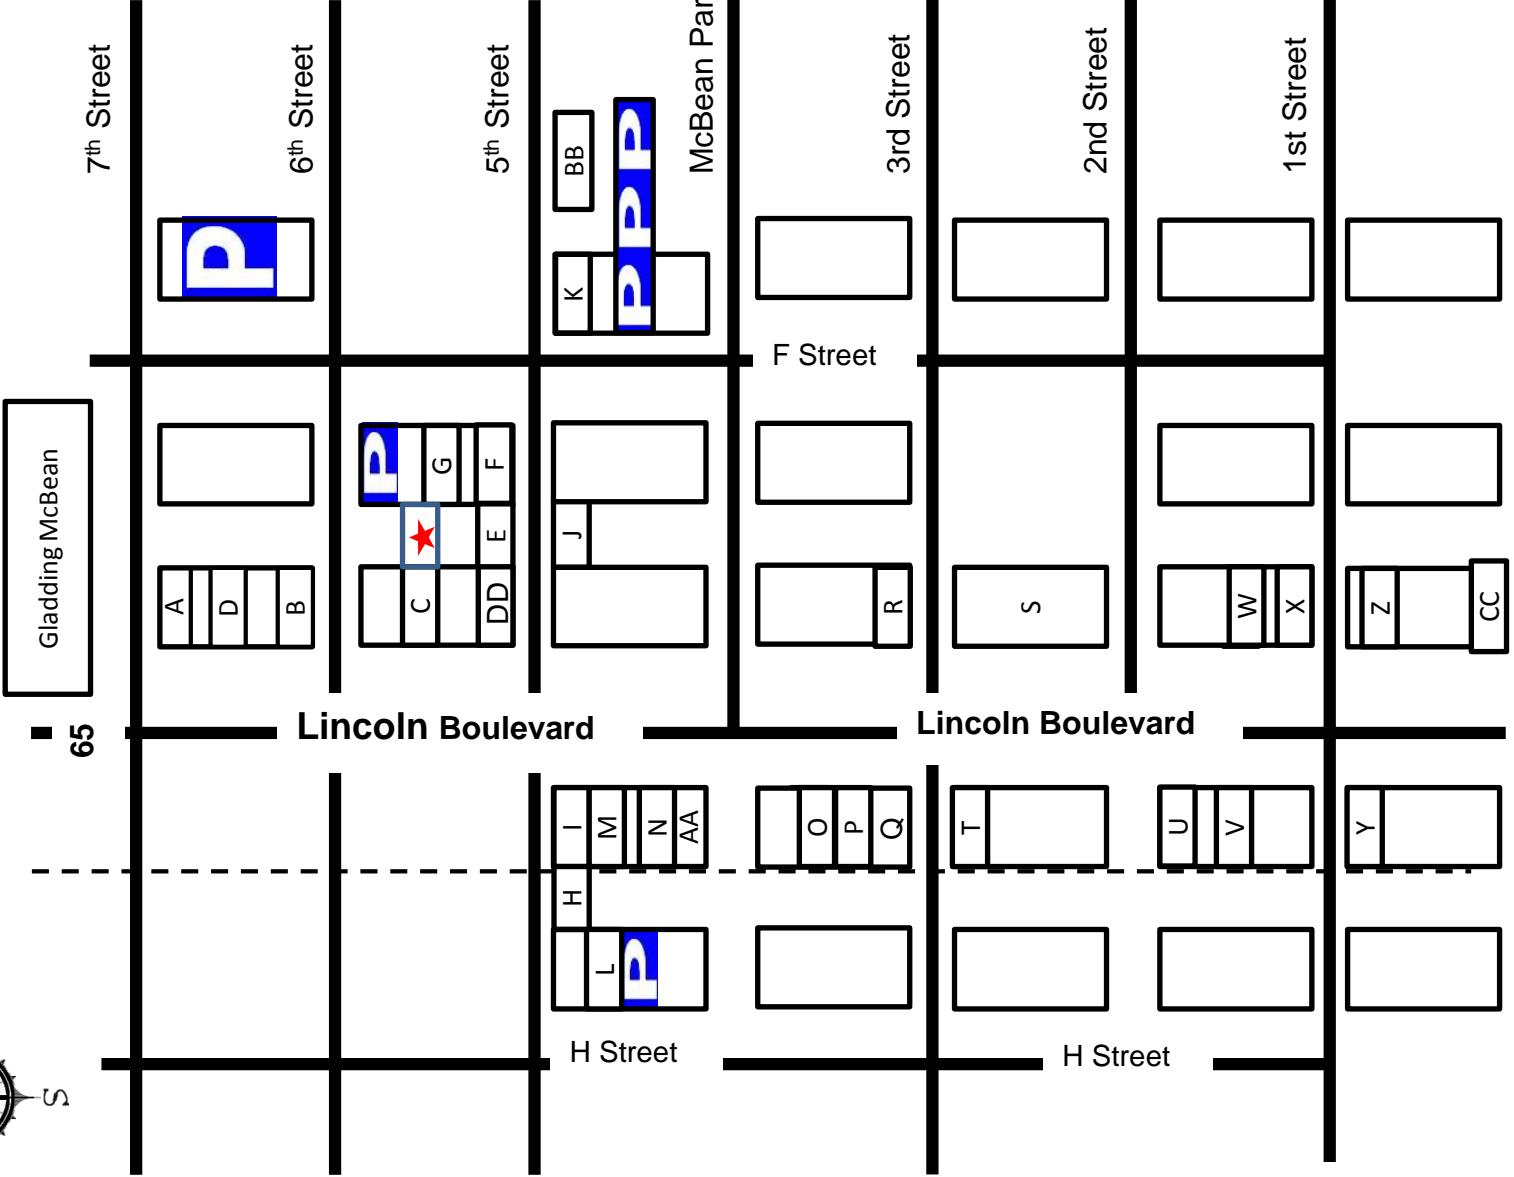

Thunder Valley Casino & Hotel

Hardwood Palace

Details elsewhere

To/from route 80/Roseville

Downtown Lincoln 2017 Dining Map

Lincoln Baseball

- A. Kwik Stop
- B. Dillian's Bar & Grill
- C. Kim's Country Kitchen
- D. Whistle Stop Coffee
- E. Simple Pleasures
- F. Mexican Grocery
- G. Los Gallos Taqueria
- H. Mexican Deli
- I. Awful Annie's
- J. Beermann's Restaurant
- K. Lincoln Chinese
- L. Taqueria
- M. Buonarroti Ristorante
- N. Old Town Pizza
- O. Mi Pueblito Taqueria
- P. Subway
- Q. 7-11
- R. Mr. Pickles
- S. Walmart Grocery
- T. McDonalds
- U. Happy Garden Chinese
- V. Tugboat Fish & Chips
- W. El Portal Taqueria
- X. Burger King
- Y. Zebra Deli
- Z. Little Caesars Pizza
- AA. Double Barrel BBQ
- BB. Fotos Market
- CC. Beach Hut Deli
- DD. Country Harvest Bakery
- ★ Lincoln Area Museum