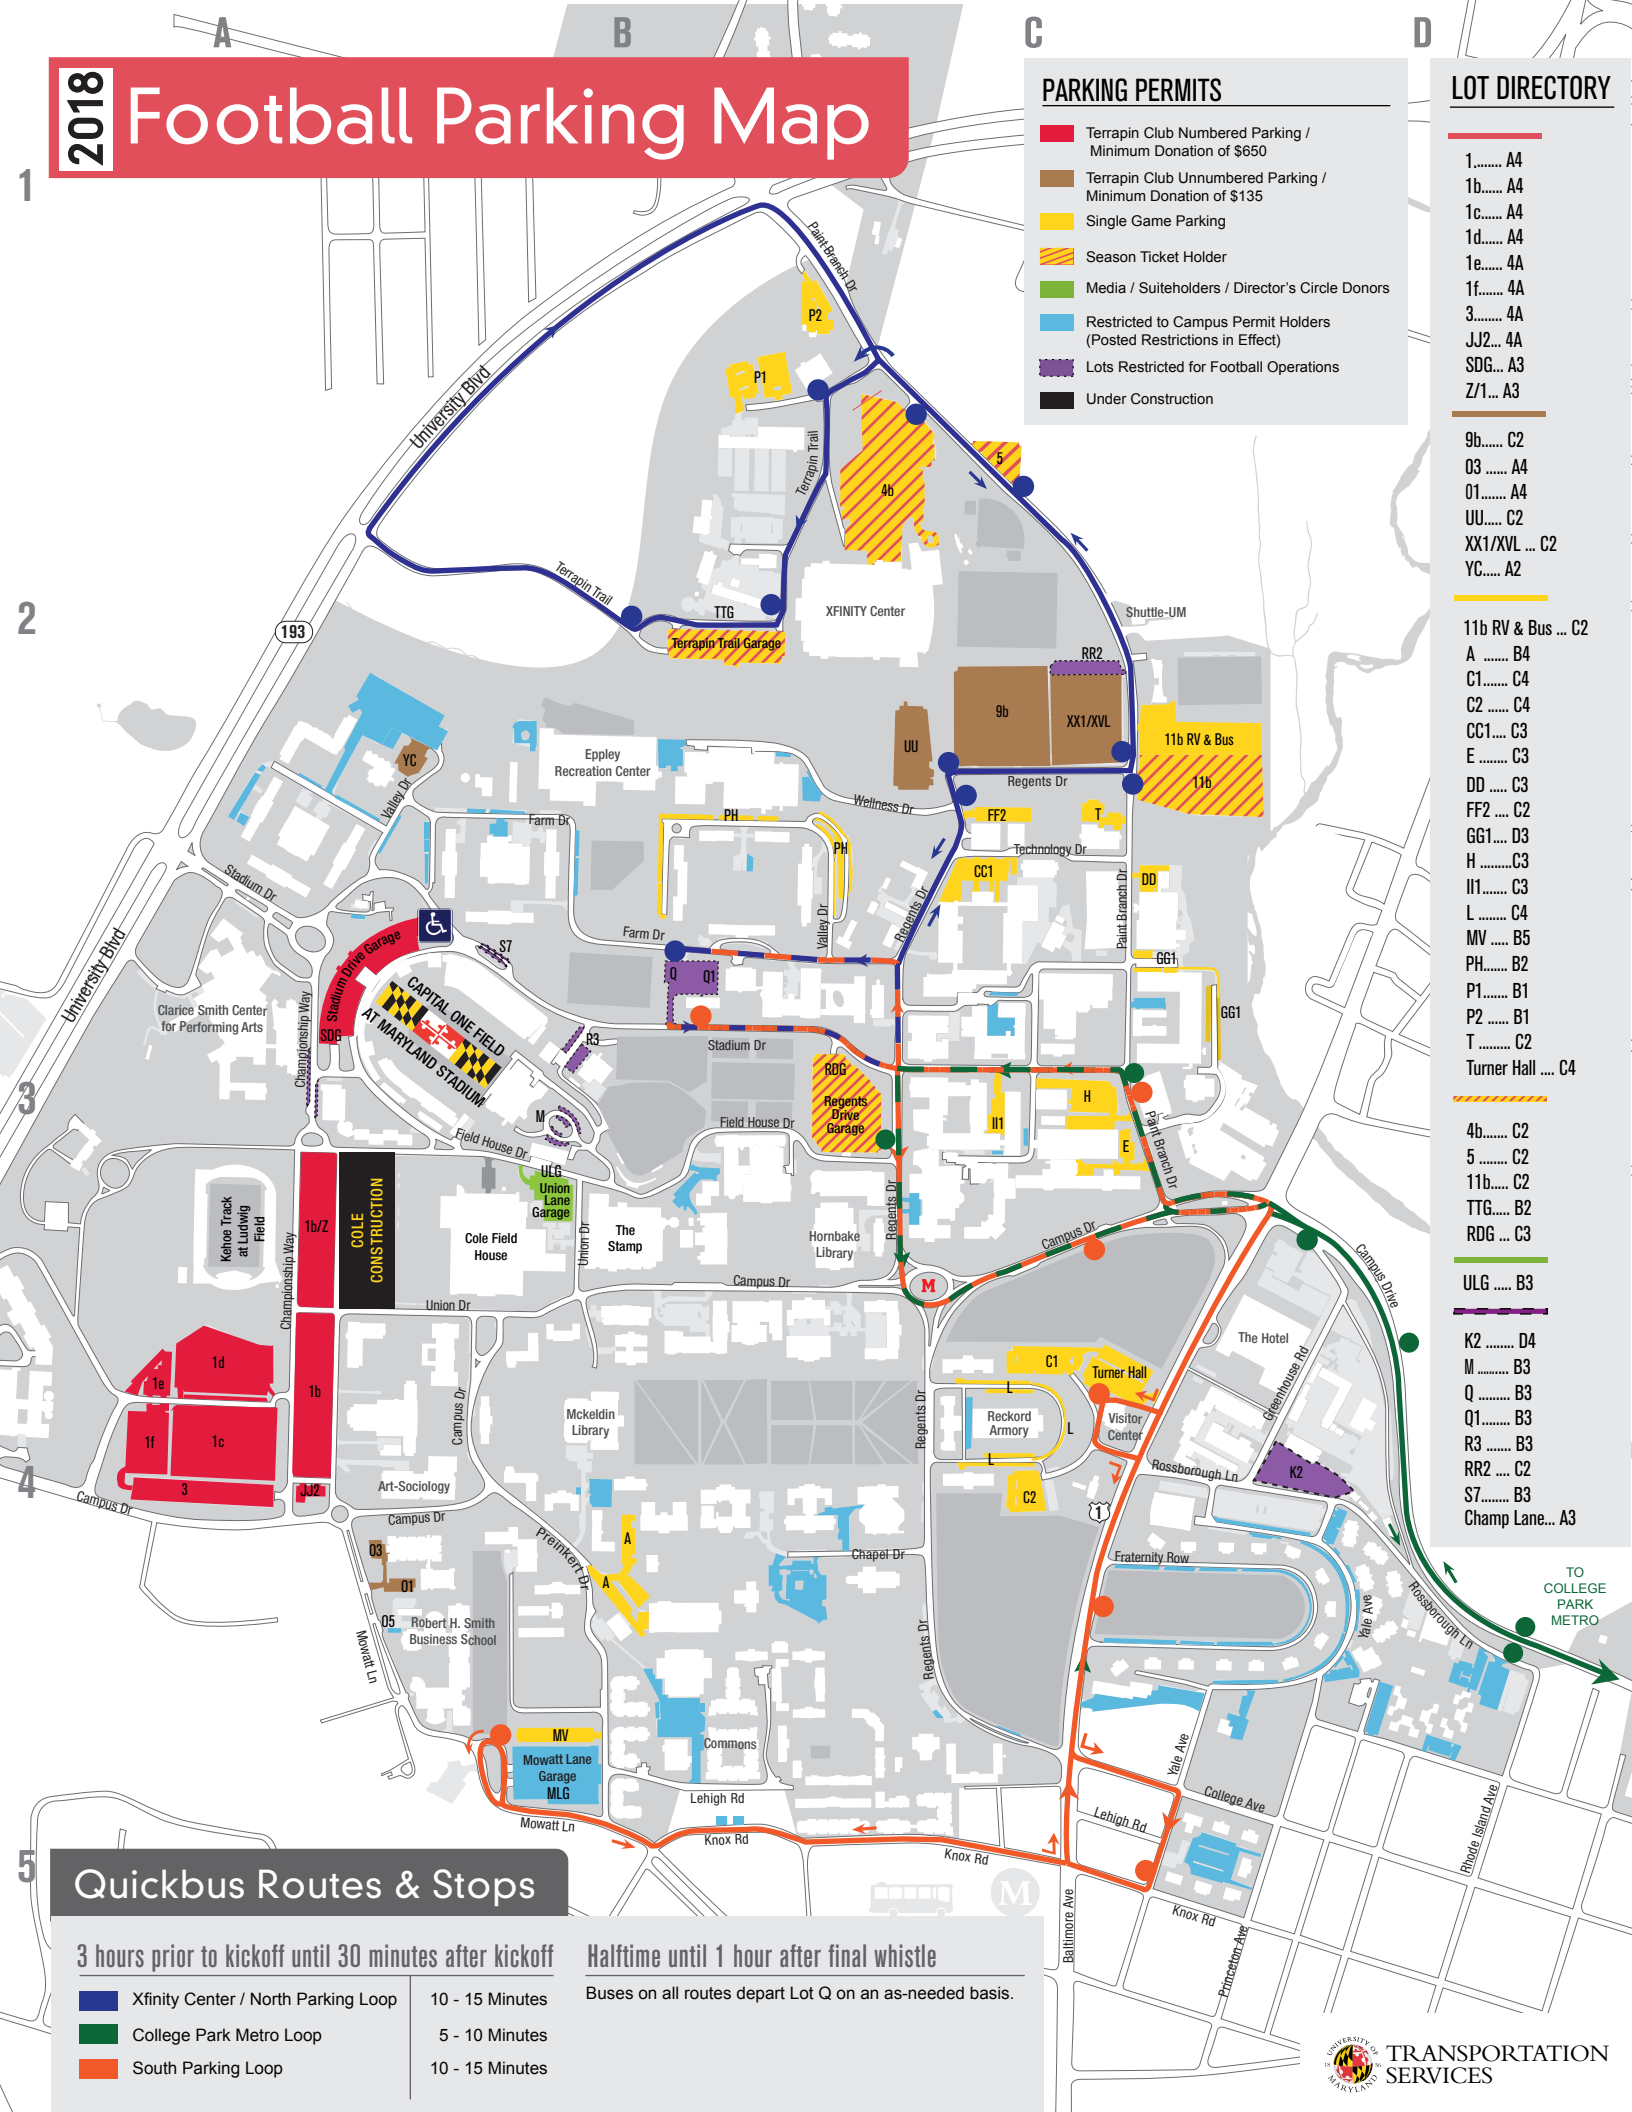

2018 Football Parking Map

PARKING PERMITS

- Terrapin Club Numbered Parking / Minimum Donation of \$650
- Terrapin Club Unnumbered Parking / Minimum Donation of \$135
- Single Game Parking
- Season Ticket Holder
- Media / Suiteholders / Director's Circle Donors
- Restricted to Campus Permit Holders (Posted Restrictions in Effect)
- Lots Restricted for Football Operations
- Under Construction

LOT DIRECTORY

- 1..... A4
 - 1b..... A4
 - 1c..... A4
 - 1d..... A4
 - 1e..... 4A
 - 1f..... 4A
 - 3..... 4A
 - JJ2... 4A
 - SDG... A3
 - Z/1... A3
-
- 9b..... C2
 - 03..... A4
 - 01..... A4
 - UU..... C2
 - XX1/XVL ... C2
 - YC..... A2
-
- 11b RV & Bus ... C2
 - A B4
 - C1..... C4
 - C2 ... C4
 - CC1... C3
 - E C3
 - DD C3
 - FF2 ... C2
 - GG1... D3
 - H C3
 - II1... C3
 - L C4
 - MV B5
 - PH..... B2
 - P1..... B1
 - P2 B1
 - T C2
 - Turner Hall ... C4
-
- 4b..... C2
 - 5 C2
 - 11b... C2
 - TTG... B2
 - RDG ... C3
-
- ULG B3
-
- K2 D4
 - M B3
 - Q B3
 - Q1..... B3
 - R3 B3
 - RR2 ... C2
 - S7..... B3
 - Champ Lane... A3

Quickbus Routes & Stops

3 hours prior to kickoff until 30 minutes after kickoff

- Xfinity Center / North Parking Loop 10 - 15 Minutes
- College Park Metro Loop 5 - 10 Minutes
- South Parking Loop 10 - 15 Minutes

Halftime until 1 hour after final whistle

Buses on all routes depart Lot Q on an as-needed basis.