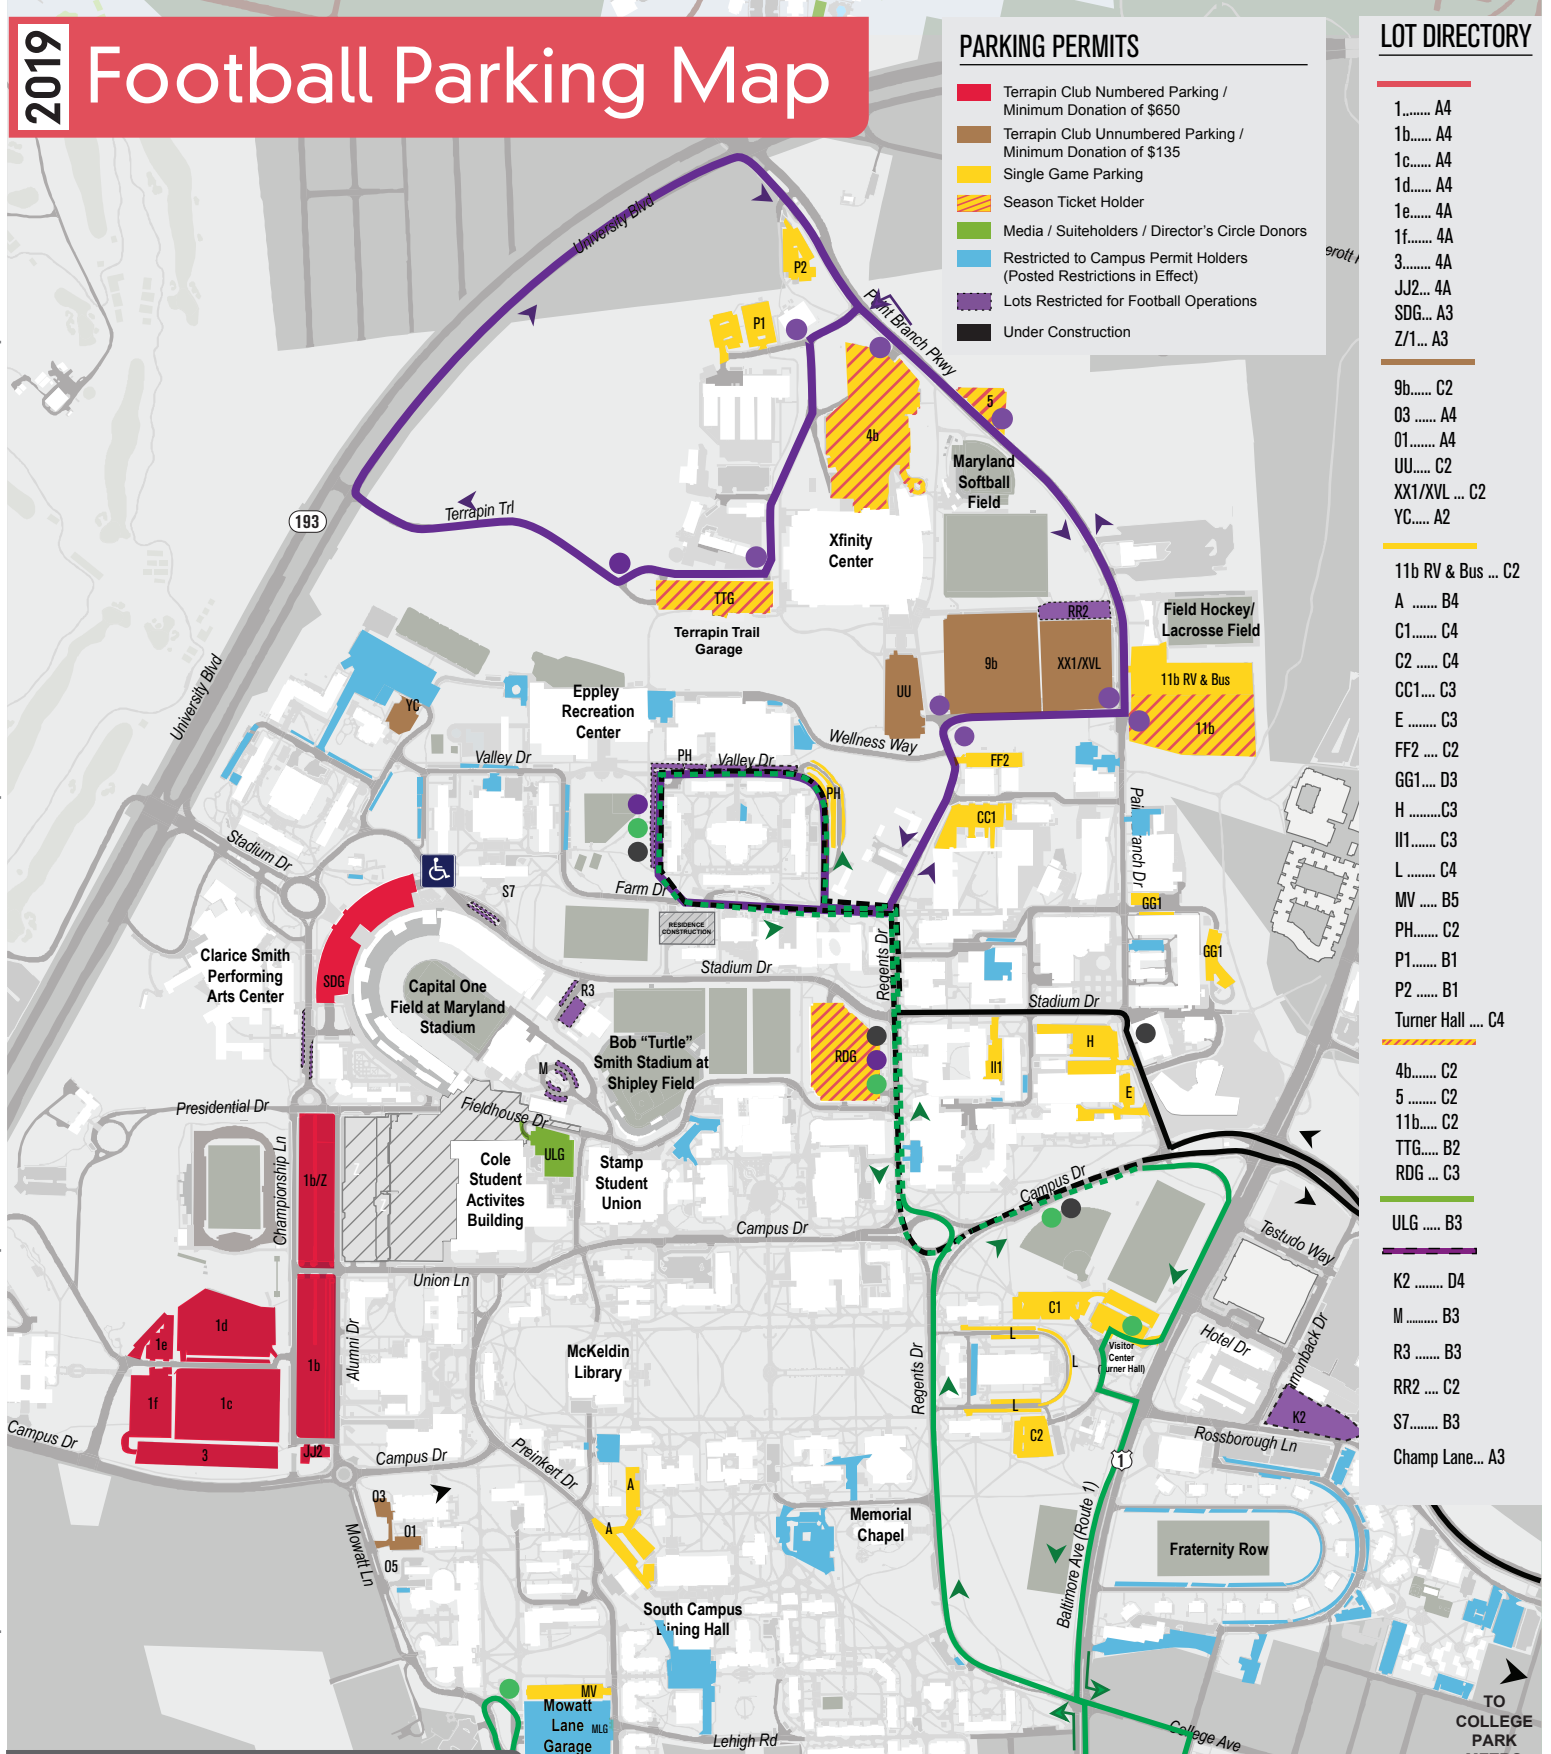

2019 Football Parking Map

PARKING PERMITS

- Terrapin Club Numbered Parking / Minimum Donation of \$650
- Terrapin Club Unnumbered Parking / Minimum Donation of \$135
- Single Game Parking
- Season Ticket Holder
- Media / Suiteholders / Director's Circle Donors
- Restricted to Campus Permit Holders (Posted Restrictions in Effect)
- Lots Restricted for Football Operations
- Under Construction

LOT DIRECTORY

1.....	A4
1b.....	A4
1c.....	A4
1d.....	A4
1e.....	4A
1f.....	4A
3.....	4A
JJ2...	4A
SDG...	A3
Z/1...	A3
9b.....	C2
03.....	A4
01.....	A4
UU.....	C2
XX1/XVL...	C2
YC.....	A2
11b RV & Bus ...	C2
A.....	B4
C1.....	C4
C2.....	C4
CC1...	C3
E.....	C3
FF2 ...	C2
GG1...	D3
H.....	C3
II1.....	C3
L.....	C4
MV.....	B5
PH.....	C2
P1.....	B1
P2.....	B1
Turner Hall ...	C4
4b.....	C2
5.....	C2
11b.....	C2
TTG...	B2
RDG ...	C3
ULG.....	B3
K2.....	D4
M.....	B3
R3.....	B3
RR2...	C2
S7.....	B3
Champ Lane...	A3

Quickbus Routes & Stops

3 hours prior to kickoff until 30 minutes after kickoff		Halftime until 1 hour after final whistle	
■ Xfinity Center / North Parking Loop	10 - 15 Minutes	Buses on all routes depart Lot Q on an as-needed basis.	
■ College Park Metro Loop	5 - 10 Minutes		
■ South Parking Loop	10 - 15 Minutes		