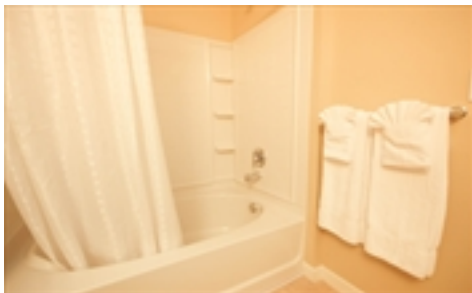

RIVER VIEW

250 Brandon Street
San Jose, CA 95134
United States of America

RESERVATION INFORMATION

800 600 1115
reservations@synergyhousing.com

Actual floor plans, interiors and other apartment features may vary.