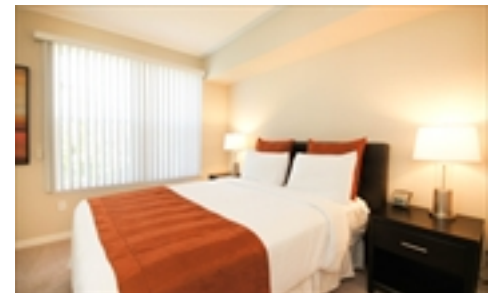

RIVER VIEW

250 Brandon Street
San Jose, CA 95134
United States of America

RESERVATION INFORMATION

800 600 1115
reservations@synergyhousing.com

Actual floor plans, interiors and other apartment features may vary.