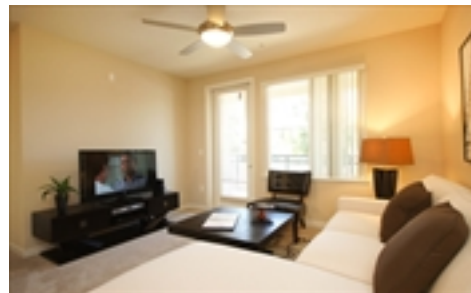

RIVER VIEW

250 Brandon Street
San Jose, CA 95134
United States of America

RESERVATION INFORMATION

800 600 1115
reservations@synergyhousing.com

Actual floor plans, interiors and other apartment features may vary.