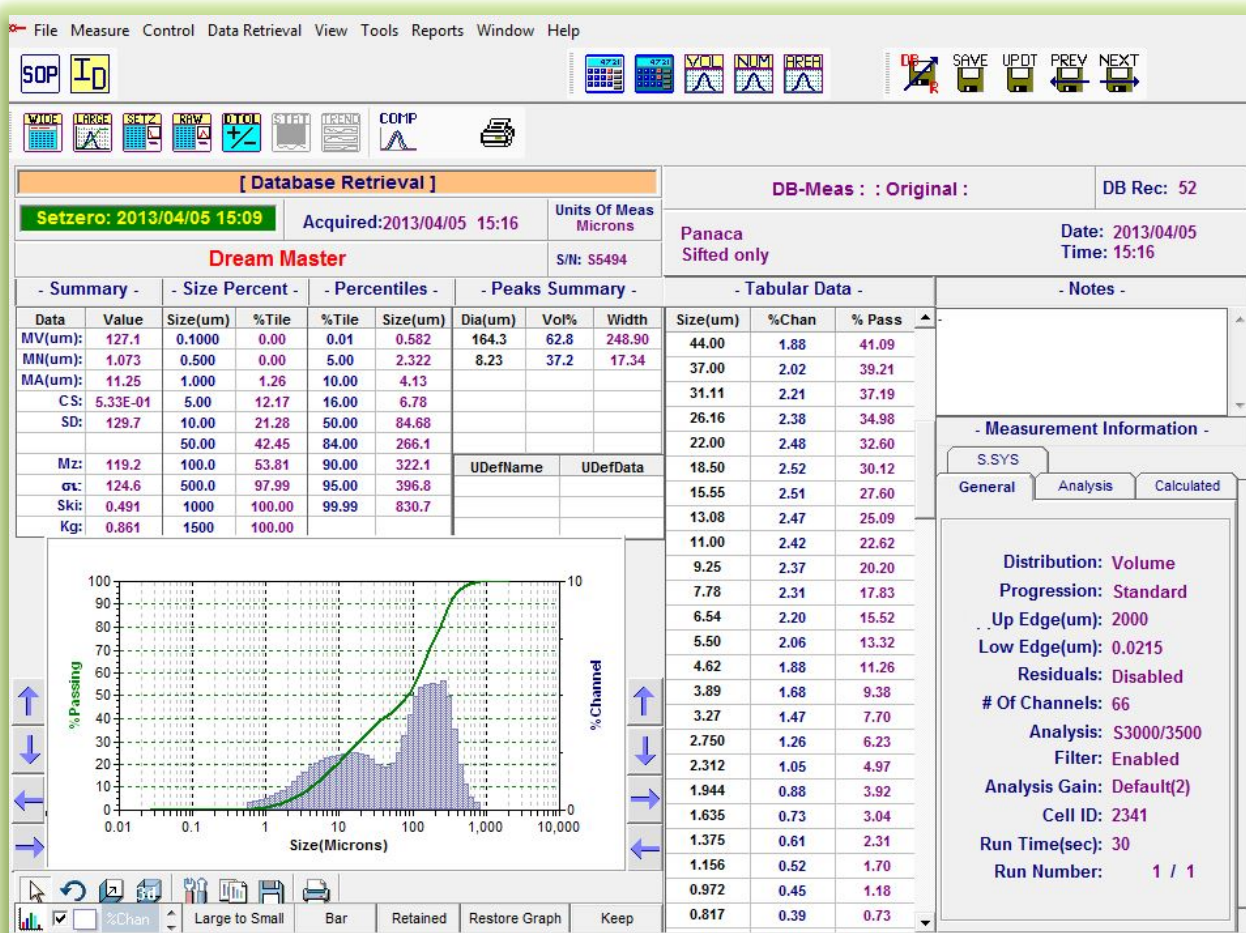

Rare Earth MINERALS

Excelerite Minerals – Sifted Only