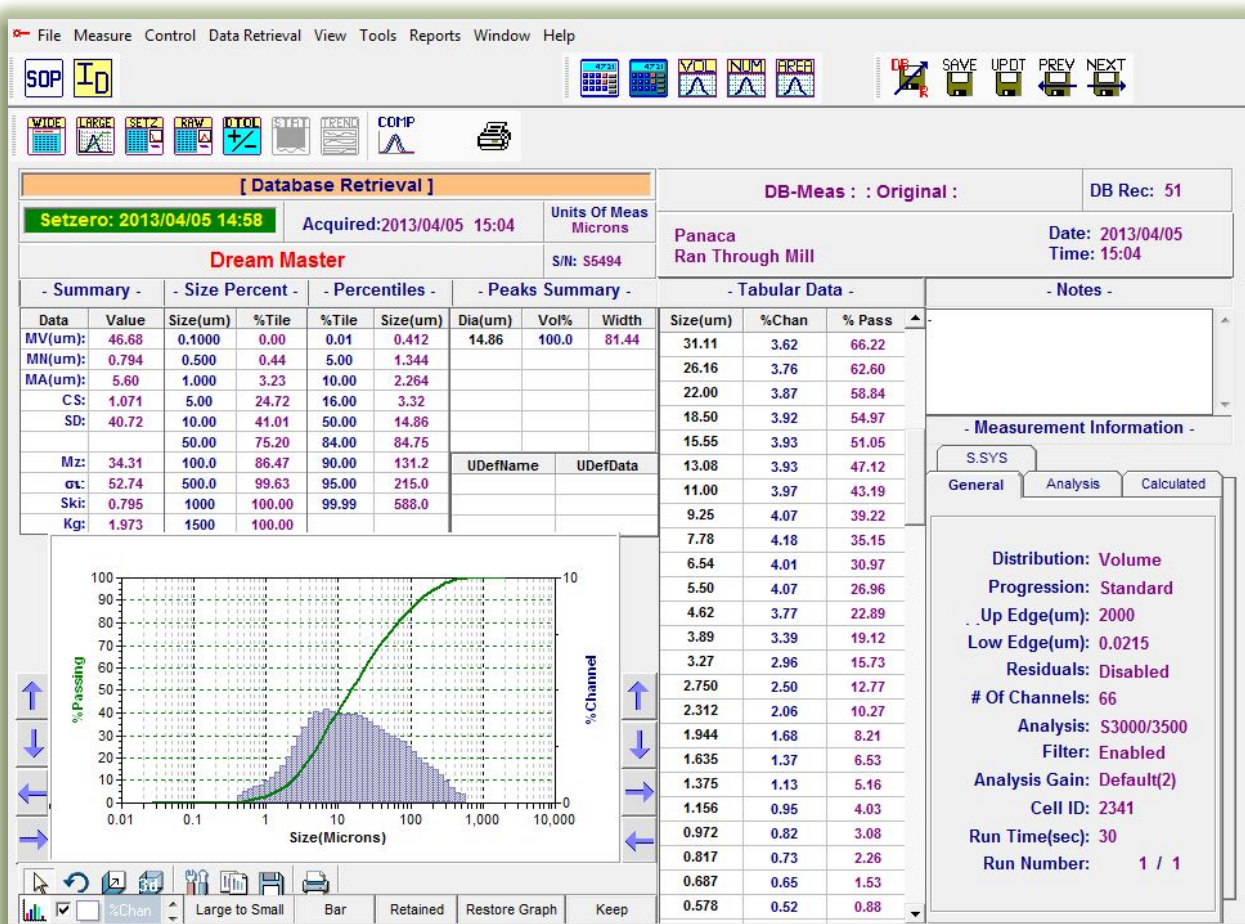

Rare Earth MINERALS

Analysis of Exclerite agriculture minerals before and after they went through a milling process, this analysis shows that the more surface area available the more potent the Exclerite agriculture minerals become.