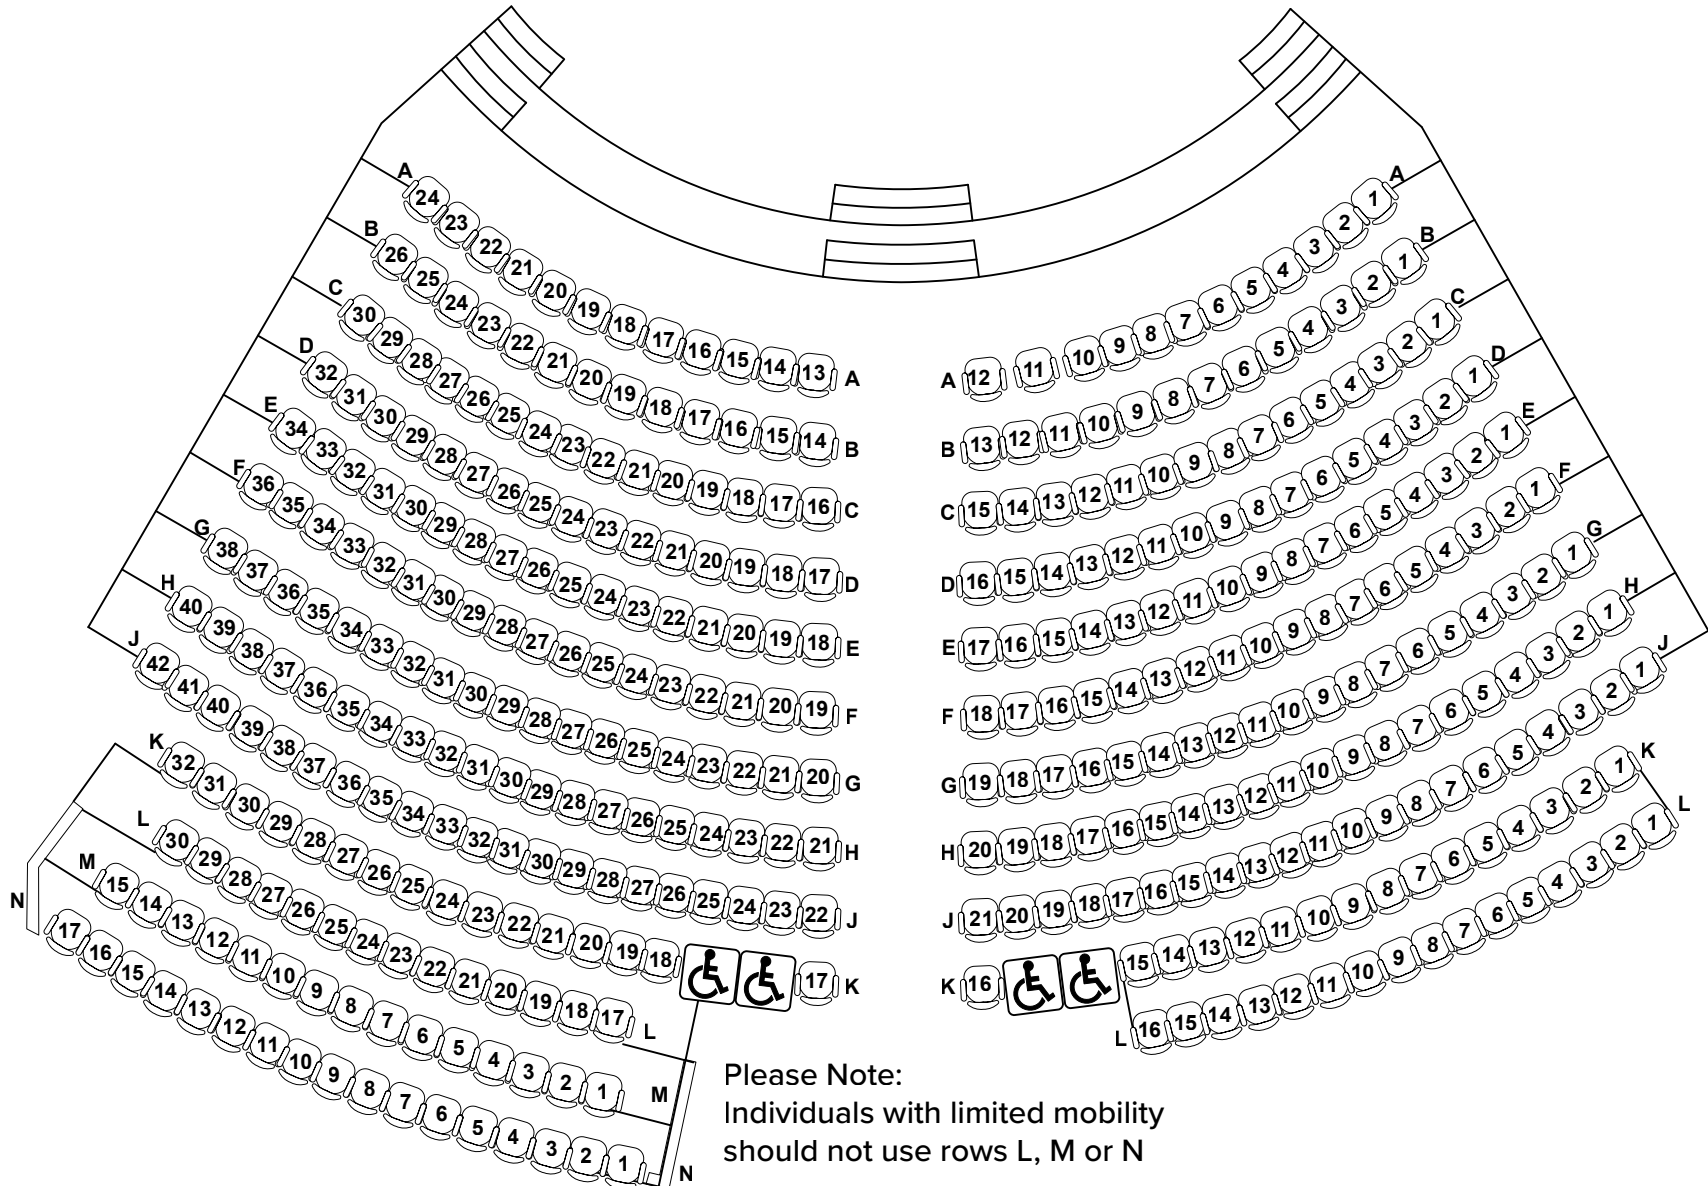

THE MIDGE & PEPPER SMOCK FAMILY THEATRE AT THE KROC

Seating Capacity: 400 (Including Handicap)

Questions? Contact us at 208.763.0681
or visit us online at www.krocda.org.

RAY & JOAN
KROC CENTER
COEUR D'ALENE, ID