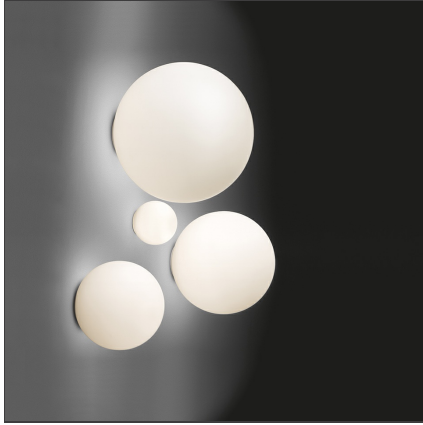

DioscURI parete-soffitto 42

DESIGN BY

Michele De Lucchi

DESCRIPTION

Materials: thermoplastic resin ceiling support; acid-etched blown glass diffuser.

IP65 Dimmerable:

TECHNICAL DRAWINGS

FEATURES

Article Code:	0117010A	Material:	Blown glass, polycarbonate
Colour:	White	Series:	Design, Outdoor
Installation:	Wall, Ceiling	Area contract:	Hospitality, Residential
		Emission:	Diffused

DIMENSIONS

Height:	cm 42	Impact Resistance:	N.D.
		Glow Wire Test:	850

NOT INCLUDED SOURCES

Category:	HALO	Color temperature (K):	2900K
Number:	1	Class:	A
Watt:	150W		
Lbs:	G95		
Socket:	E27		

ALTERNATIVE SOURCES

Category:	LED
Number:	1
Watt:	21W
Delivered lumens output (lm):	2452lm
Type:	2
Socket:	E27
Class:	A