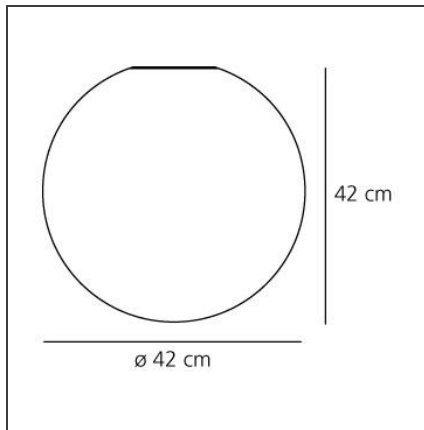

TECHNICAL DRAWINGS

FEATURES

Article Code:	0117010A	Material:	Blown glass, polycarbonate
Colour:	White	Series:	Design, Outdoor
Installation:	Wall, Ceiling	Area contract:	Hospitality, Residential
		Emission:	Diffused

DIMENSIONS

Height:	cm 42	Impact Resistance:	N.D.
		Glow Wire Test:	850

NOT INCLUDED SOURCES

Category:	HALO	Color temperature (K):	2900K
Number:	1	Class:	A
Watt:	150W		
Lbs:	G95		
Socket:	E27		

ALTERNATIVE SOURCES

Category:	LED
Number:	1
Watt:	21W
Delivered lumens output (lm):	2452lm
Type:	2
Socket:	E27
Class:	A

LUMINAIRE

Watt:	150W	Delivered lumens output (lm):	4200lm
Voltage:	220V-240V	CCT:	2900K
		Dimmer Typology:	-
		Dimmable Typology:	-