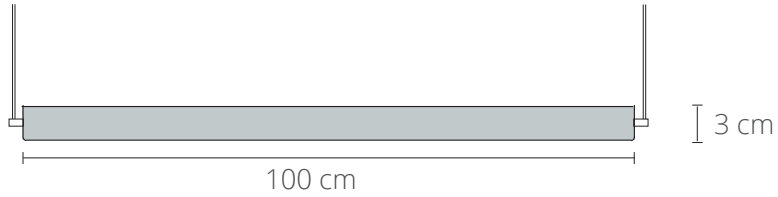

THE G MODEL
100 cm

Driver box: 340x36,5x31

SERIES
A_Light

PRODUCT
G Model

LEAD TIME
4-6 weeks

WEIGHT
3,3 kg*

PACKAGE WEIGHT
4,5 kg*

*Approximate values

240V Illumination
LED
Wattage: 20 Watts
Lumens: 1420 Lumens
Color Temperature: 2700
CRI: +93
Life Hours: 50,000

ANOUR | COPENHAGEN

THE G MODEL 150 cm

SERIES
A_Light

SUSPENSION
8 m

PRODUCT
G Model

CORD
No

LEAD TIME
4-6 weeks

240V Illumination
LED
Wattage: 30 Watts
Lumens: 2130 Lumens
Color Temperature: 2700
CRI: +93
Life Hours: 50,000

ANOUR | COPENHAGEN

THE G MODEL 200 cm

SERIES A_Light	SUSPENSION 8 m
PRODUCT G Model	CORD No
LEAD TIME 4-6 weeks	DIMMER COMPATIBILITY Available for DALI or 0-10Volt
WEIGHT 6,5 kg*	CERTIFICATIONS CE (230V)
PACKAGE WEIGHT 8 kg*	MATERIALS Black Aluminium Brass or Copper on request