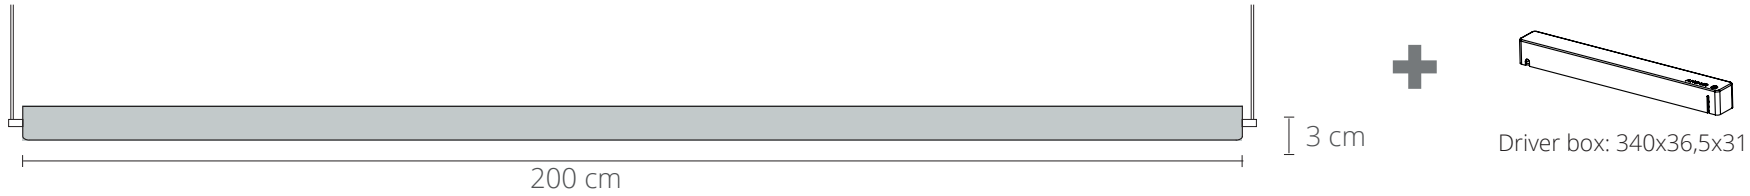

240V Illumination
LED
Wattage: 20 Watts
Lumens: 1420 Lumens
Color Temperature: 2700
CRI: +93
Life Hours: 50,000

ANOUR | COPENHAGEN

THE G MODEL 150 cm

SERIES
A_Light

SUSPENSION
8 m

PRODUCT
G Model

CORD
No

LEAD TIME
4-6 weeks

DIMMER COMPATIBILITY
Available for DALI or 0-10Volt

WEIGHT
5 kg*

CERTIFICATIONS
CE (230V)

PACKAGE WEIGHT
6 kg*

MATERIALS
Black Aluminium
Brass or Copper on request

*Approximate values

120 V (Available with Switchex)
Illumination
LED
Wattage: 30 Watts
Lumens: 2130 Lumens
Color Temperature: 2700
CRI: +93
Life Hours: 50,000

240V Illumination
LED
Wattage: 30 Watts
Lumens: 2130 Lumens
Color Temperature: 2700
CRI: +93
Life Hours: 50,000

ANOUR | COPENHAGEN

THE G MODEL 200 cm

SERIES A_Light	SUSPENSION 8 m
PRODUCT G Model	CORD No
LEAD TIME 4-6 weeks	DIMMER COMPATIBILITY Available for DALI or 0-10Volt
WEIGHT 6,5 kg*	CERTIFICATIONS CE (230V)
PACKAGE WEIGHT 8 kg*	MATERIALS Black Aluminium Brass or Copper on request