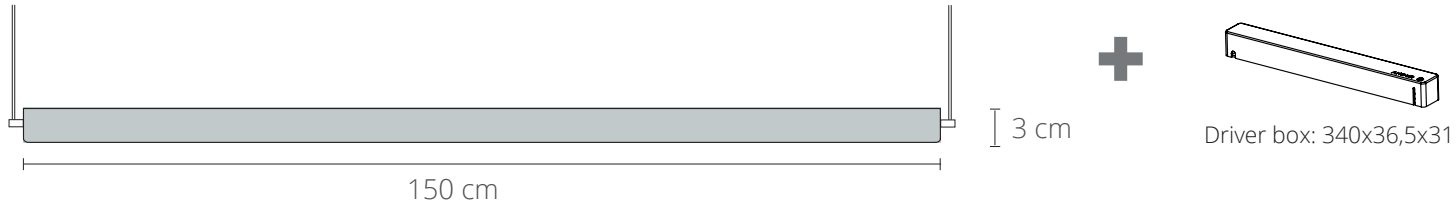

THE G MODEL
100 cm

Driver box: 340x36,5x31

SERIES
A_Light

PRODUCT
G Model

LEAD TIME
4-6 weeks

WEIGHT
3,3 kg*

PACKAGE WEIGHT
4,5 kg*

*Approximate values

SUSPENSION
8 m

CORD
No

DIMMER COMPATIBILITY
Available for DALI or 0-10Volt

CERTIFICATIONS
CE (230V)

MATERIALS
Black Aluminium
Brass or Copper on request

120 V (Available with Switchex)
Illumination
LED
Wattage: 20 Watts
Lumens: 1420 Lumens
Color Temperature: 2700
CRI: +93
Life Hours: 50,000

240V Illumination
LED
Wattage: 20 Watts
Lumens: 1420 Lumens
Color Temperature: 2700
CRI: +93
Life Hours: 50,000

ANOUR | COPENHAGEN

THE G MODEL 150 cm

SERIES
A_Light

SUSPENSION
8 m

PRODUCT
G Model

CORD
No

LEAD TIME
4-6 weeks

240V Illumination
LED
Wattage: 30 Watts
Lumens: 2130 Lumens
Color Temperature: 2700
CRI: +93
Life Hours: 50,000

ANOUR | COPENHAGEN

THE G MODEL 200 cm

SERIES A_Light	SUSPENSION 8 m
PRODUCT G Model	CORD No
LEAD TIME 4-6 weeks	DIMMER COMPATIBILITY Available for DALI or 0-10Volt
WEIGHT 6,5 kg*	CERTIFICATIONS CE (230V)
PACKAGE WEIGHT 8 kg*	MATERIALS Black Aluminium Brass or Copper on request