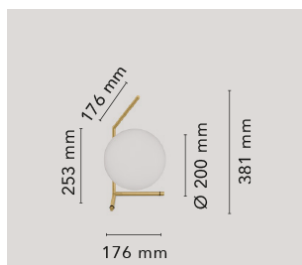

IC Lights Table 1 Low

by Michael Anastassiades , 2014

Table lamp providing diffused light. Frame in brass, brushed and transparent varnished or chrome steel. Blown glass opal diffuser. Dimmer on the power chord.

Mounting	Table
Environment	Indoor
Finish	Brushed brass, Chrome
Weight	1.6 Kg
Light sources available	1 x HSGS E14 60W 2800K Halolux T. 820lm - RF19781
Emergency	Without
Switching	Dimmer on the power chord
Voltage	220-240V
Power	MAX 60W
Battery	No
Supply included	No
Materials	Blown glass, Brass, Steel
Colors	<ul style="list-style-type: none">  F3171057 - Chrome  F3171059 - Brushed brass